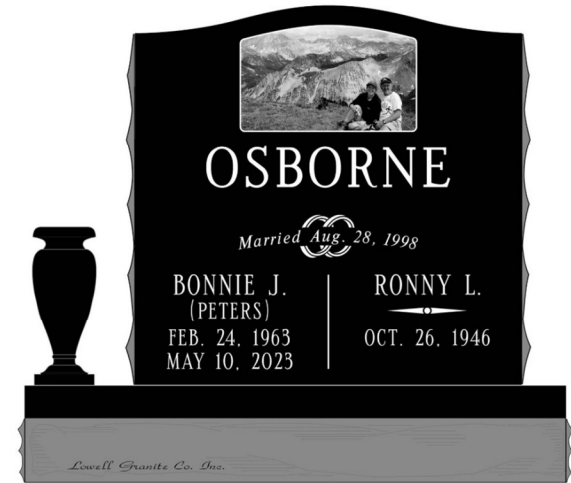

24 & 26" COMPANION MARKERS OVER 1 GRAVE

24 & 26" COMPANION MARKERS OVER 1 GRAVE

24 & 26" COMPANION MARKERS OVER 1 GRAVE

24 & 26" COMPANION MARKERS OVER 1 GRAVE