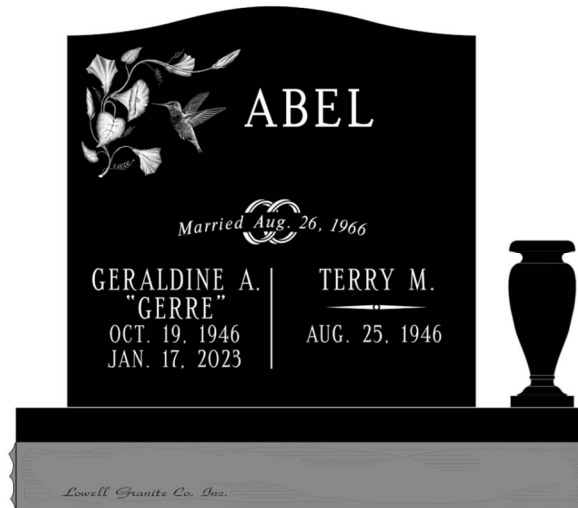

24 & 26" COMPANION MARKERS OVER 1 GRAVE

24 & 26" COMPANION MARKERS OVER 1 GRAVE

24 & 26" COMPANION MARKERS OVER 1 GRAVE

24 & 26" COMPANION MARKERS OVER 1 GRAVE