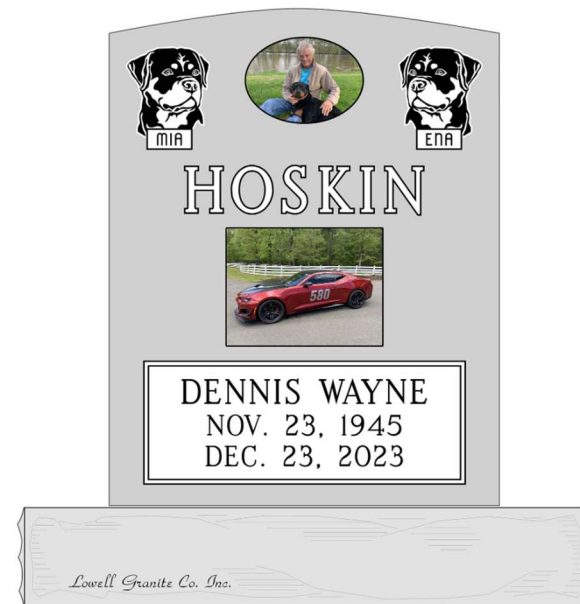

24 & 26" COMPANION MARKERS OVER 1 GRAVE

24 & 26" COMPANION MARKERS OVER 1 GRAVE

24 & 26" COMPANION MARKERS OVER 1 GRAVE

24 & 26" COMPANION MARKERS OVER 1 GRAVE